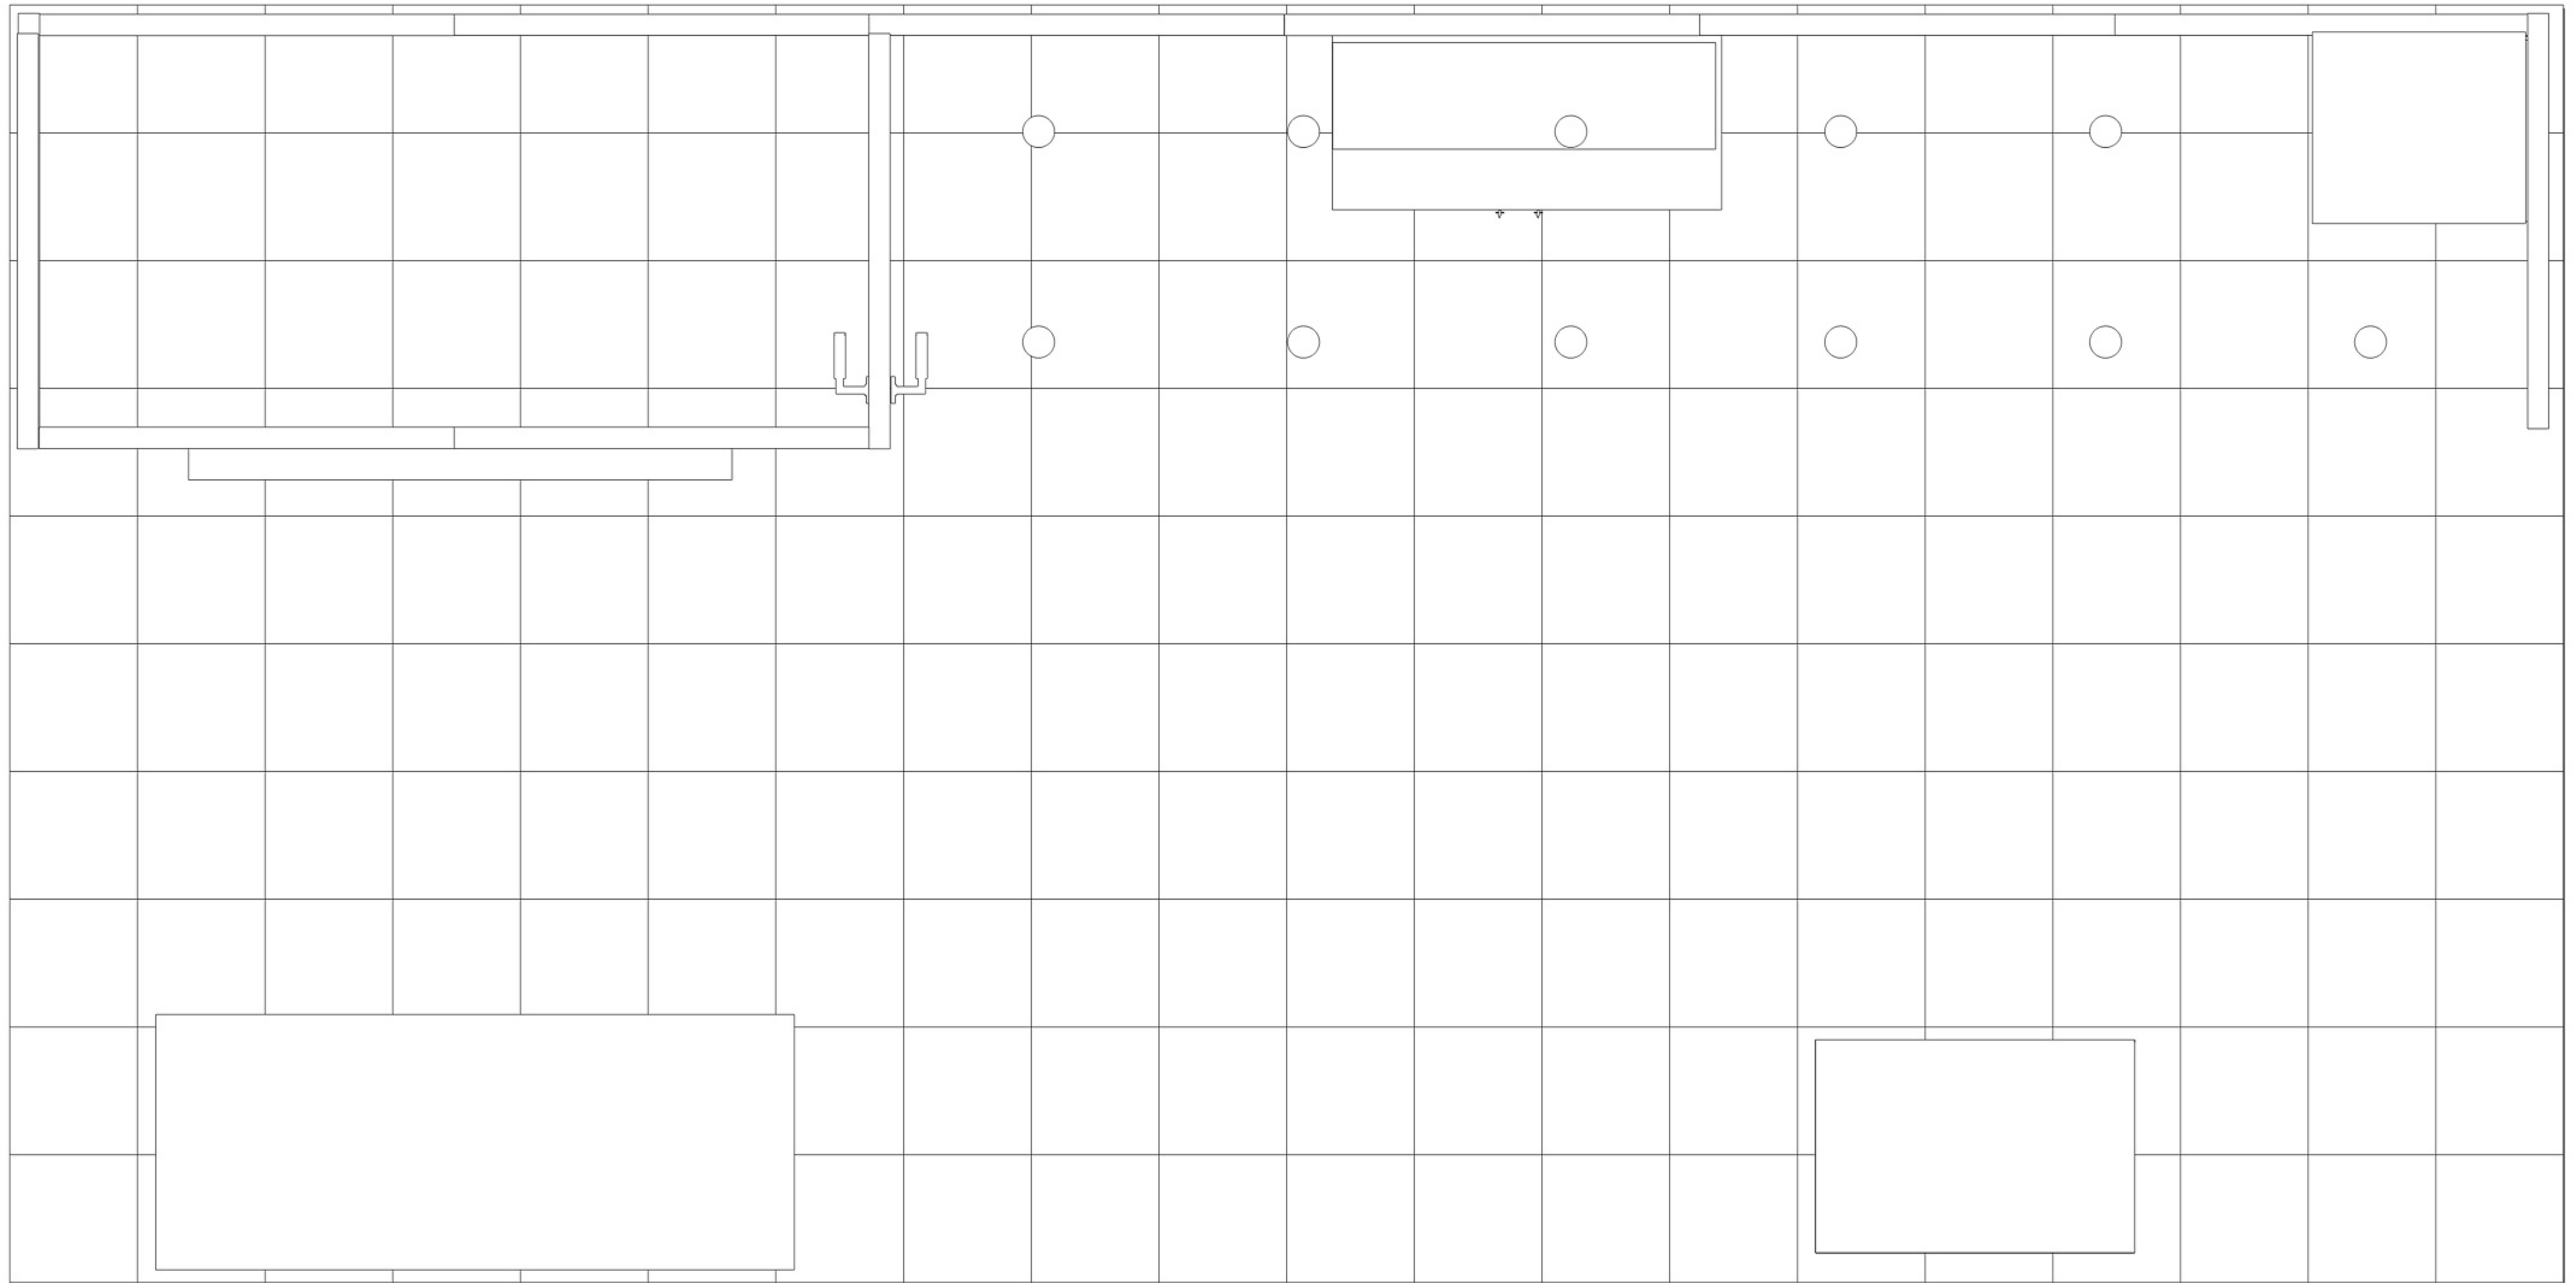

10x20 Kit D

COMPANY LOGO

RESERVED FOR
IMAGES,
MESSAGING OR
GRAPHIC ELEMENTS

LOGO OR MESSAGING

Kit D Graphic Specs

Storage Wall

Canopy Wall

Reception Counter