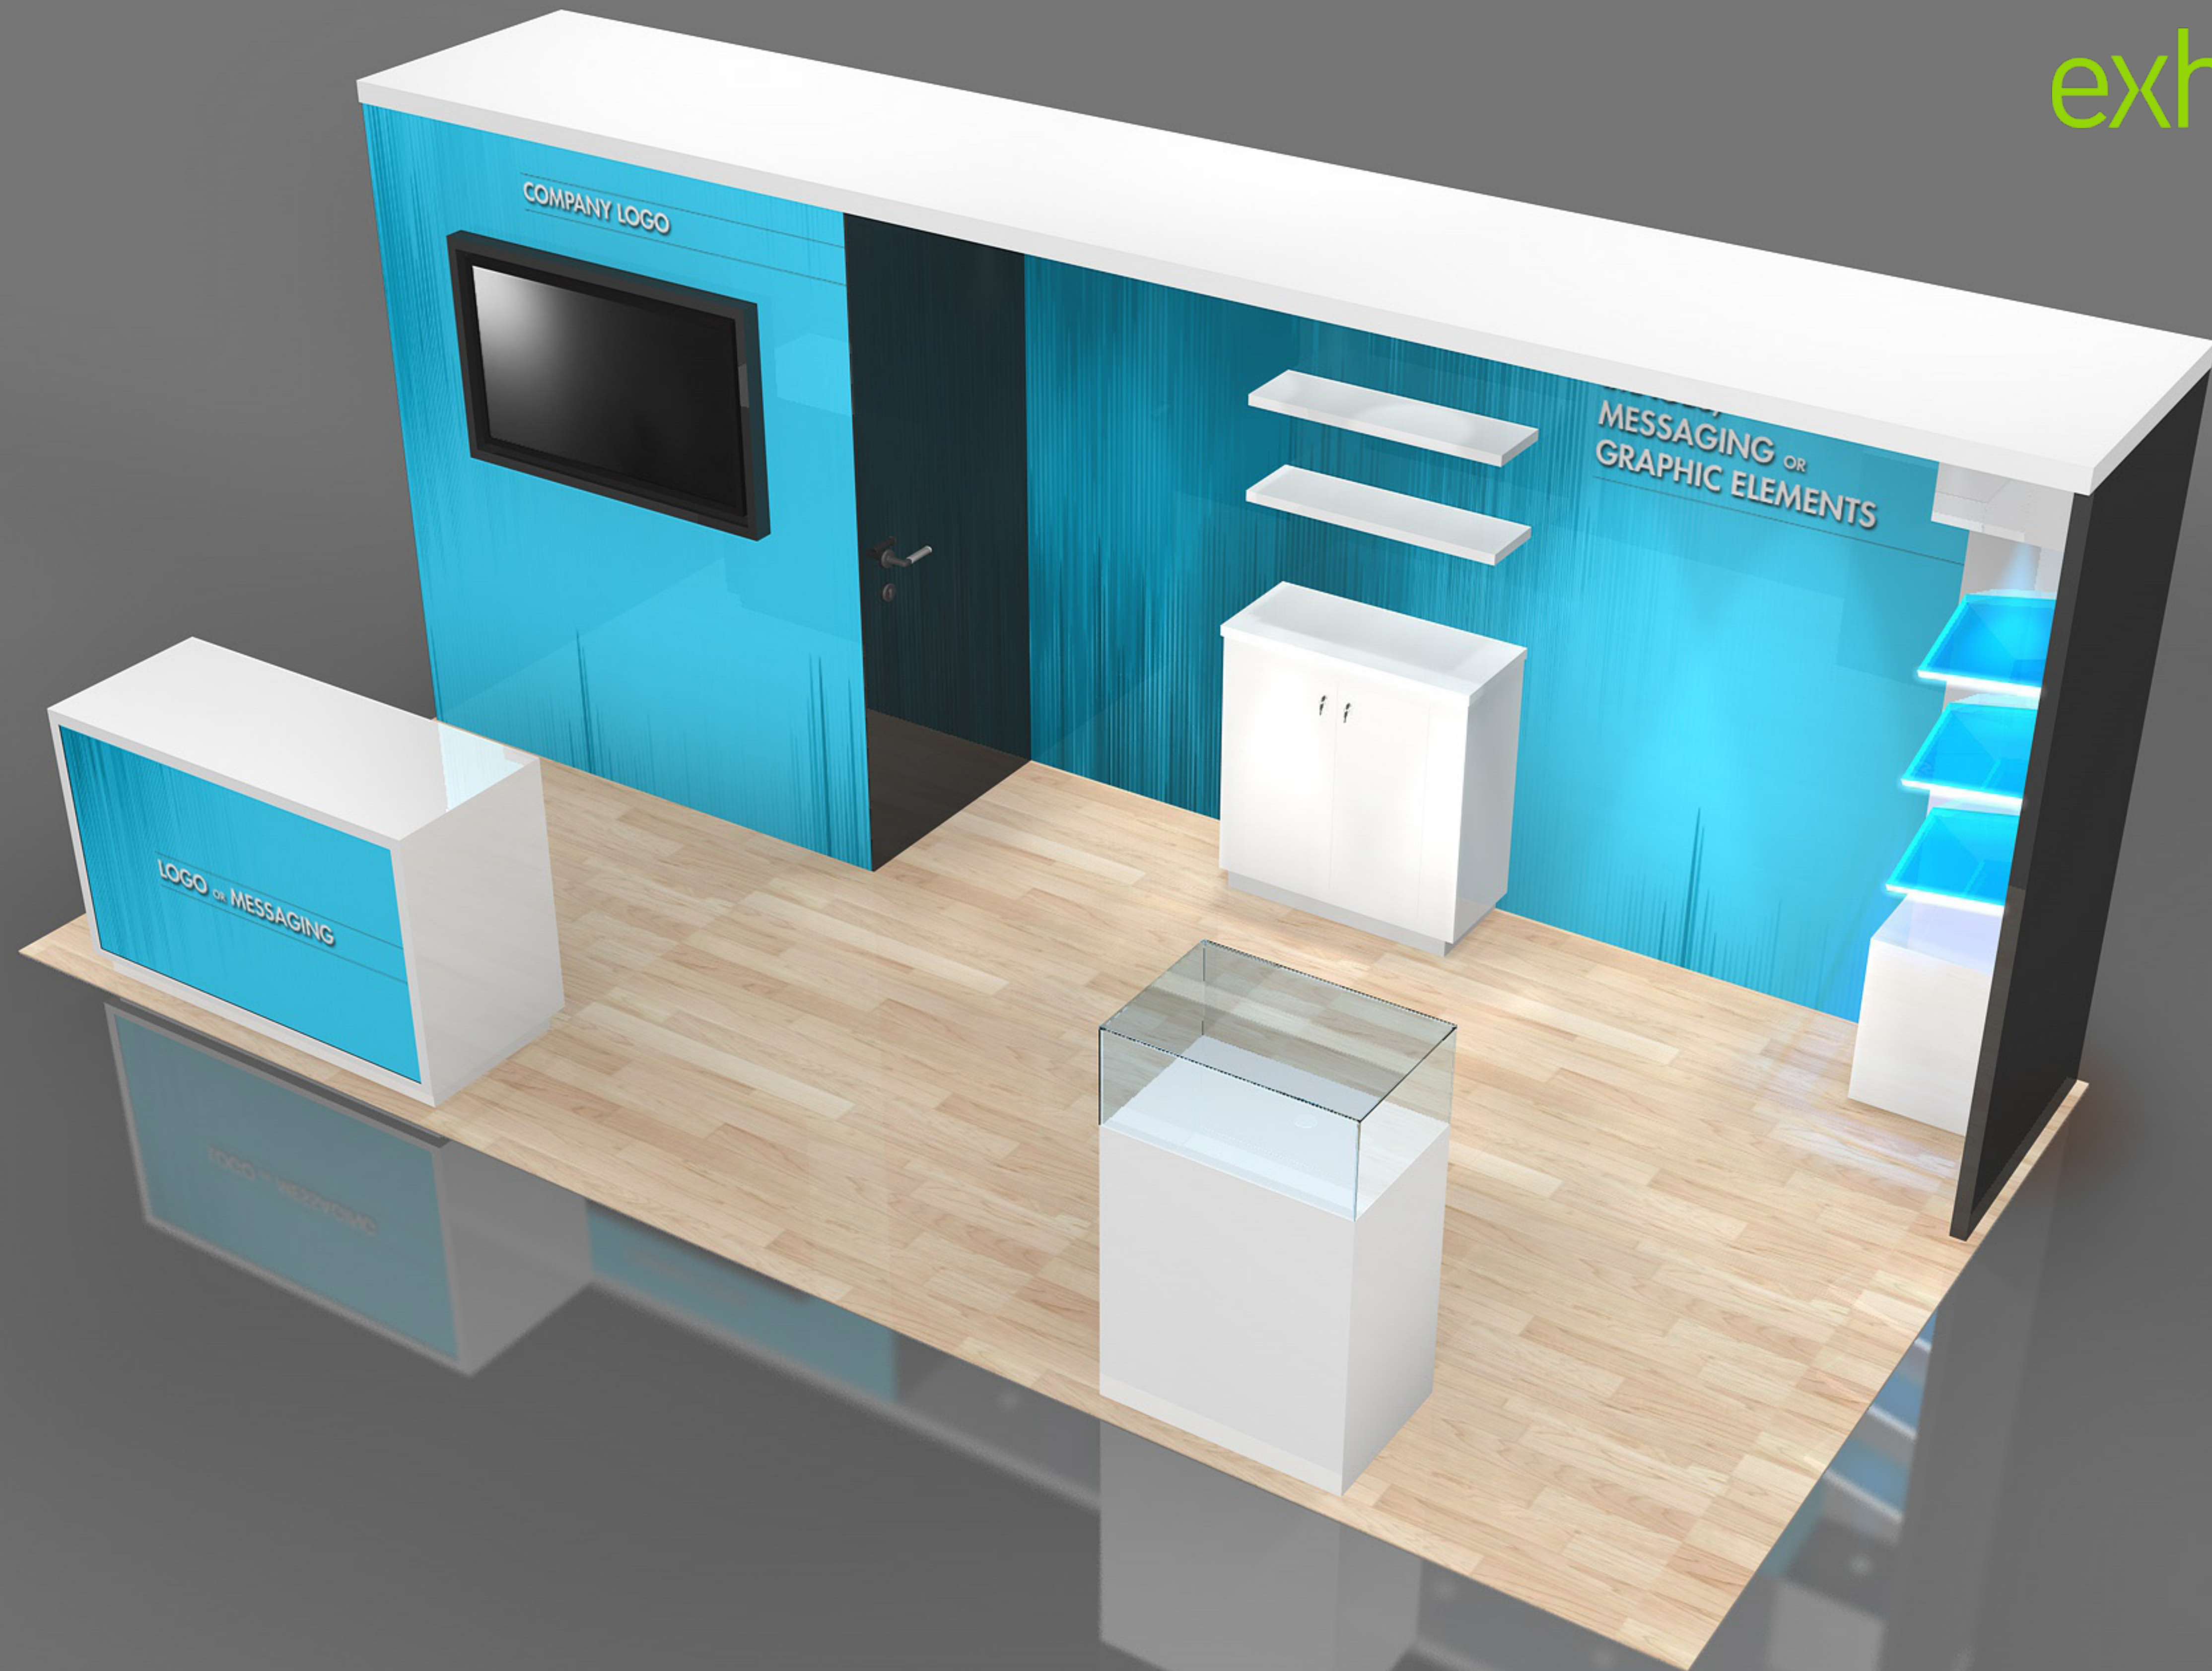

10x20 Kit D

COMPANY LOGO

RESERVED FOR
IMAGES,
MESSAGING OR
GRAPHIC ELEMENTS

LOGO OR MESSAGING

Kit D Graphic Specs

Storage Wall

Canopy Wall

Reception Counter