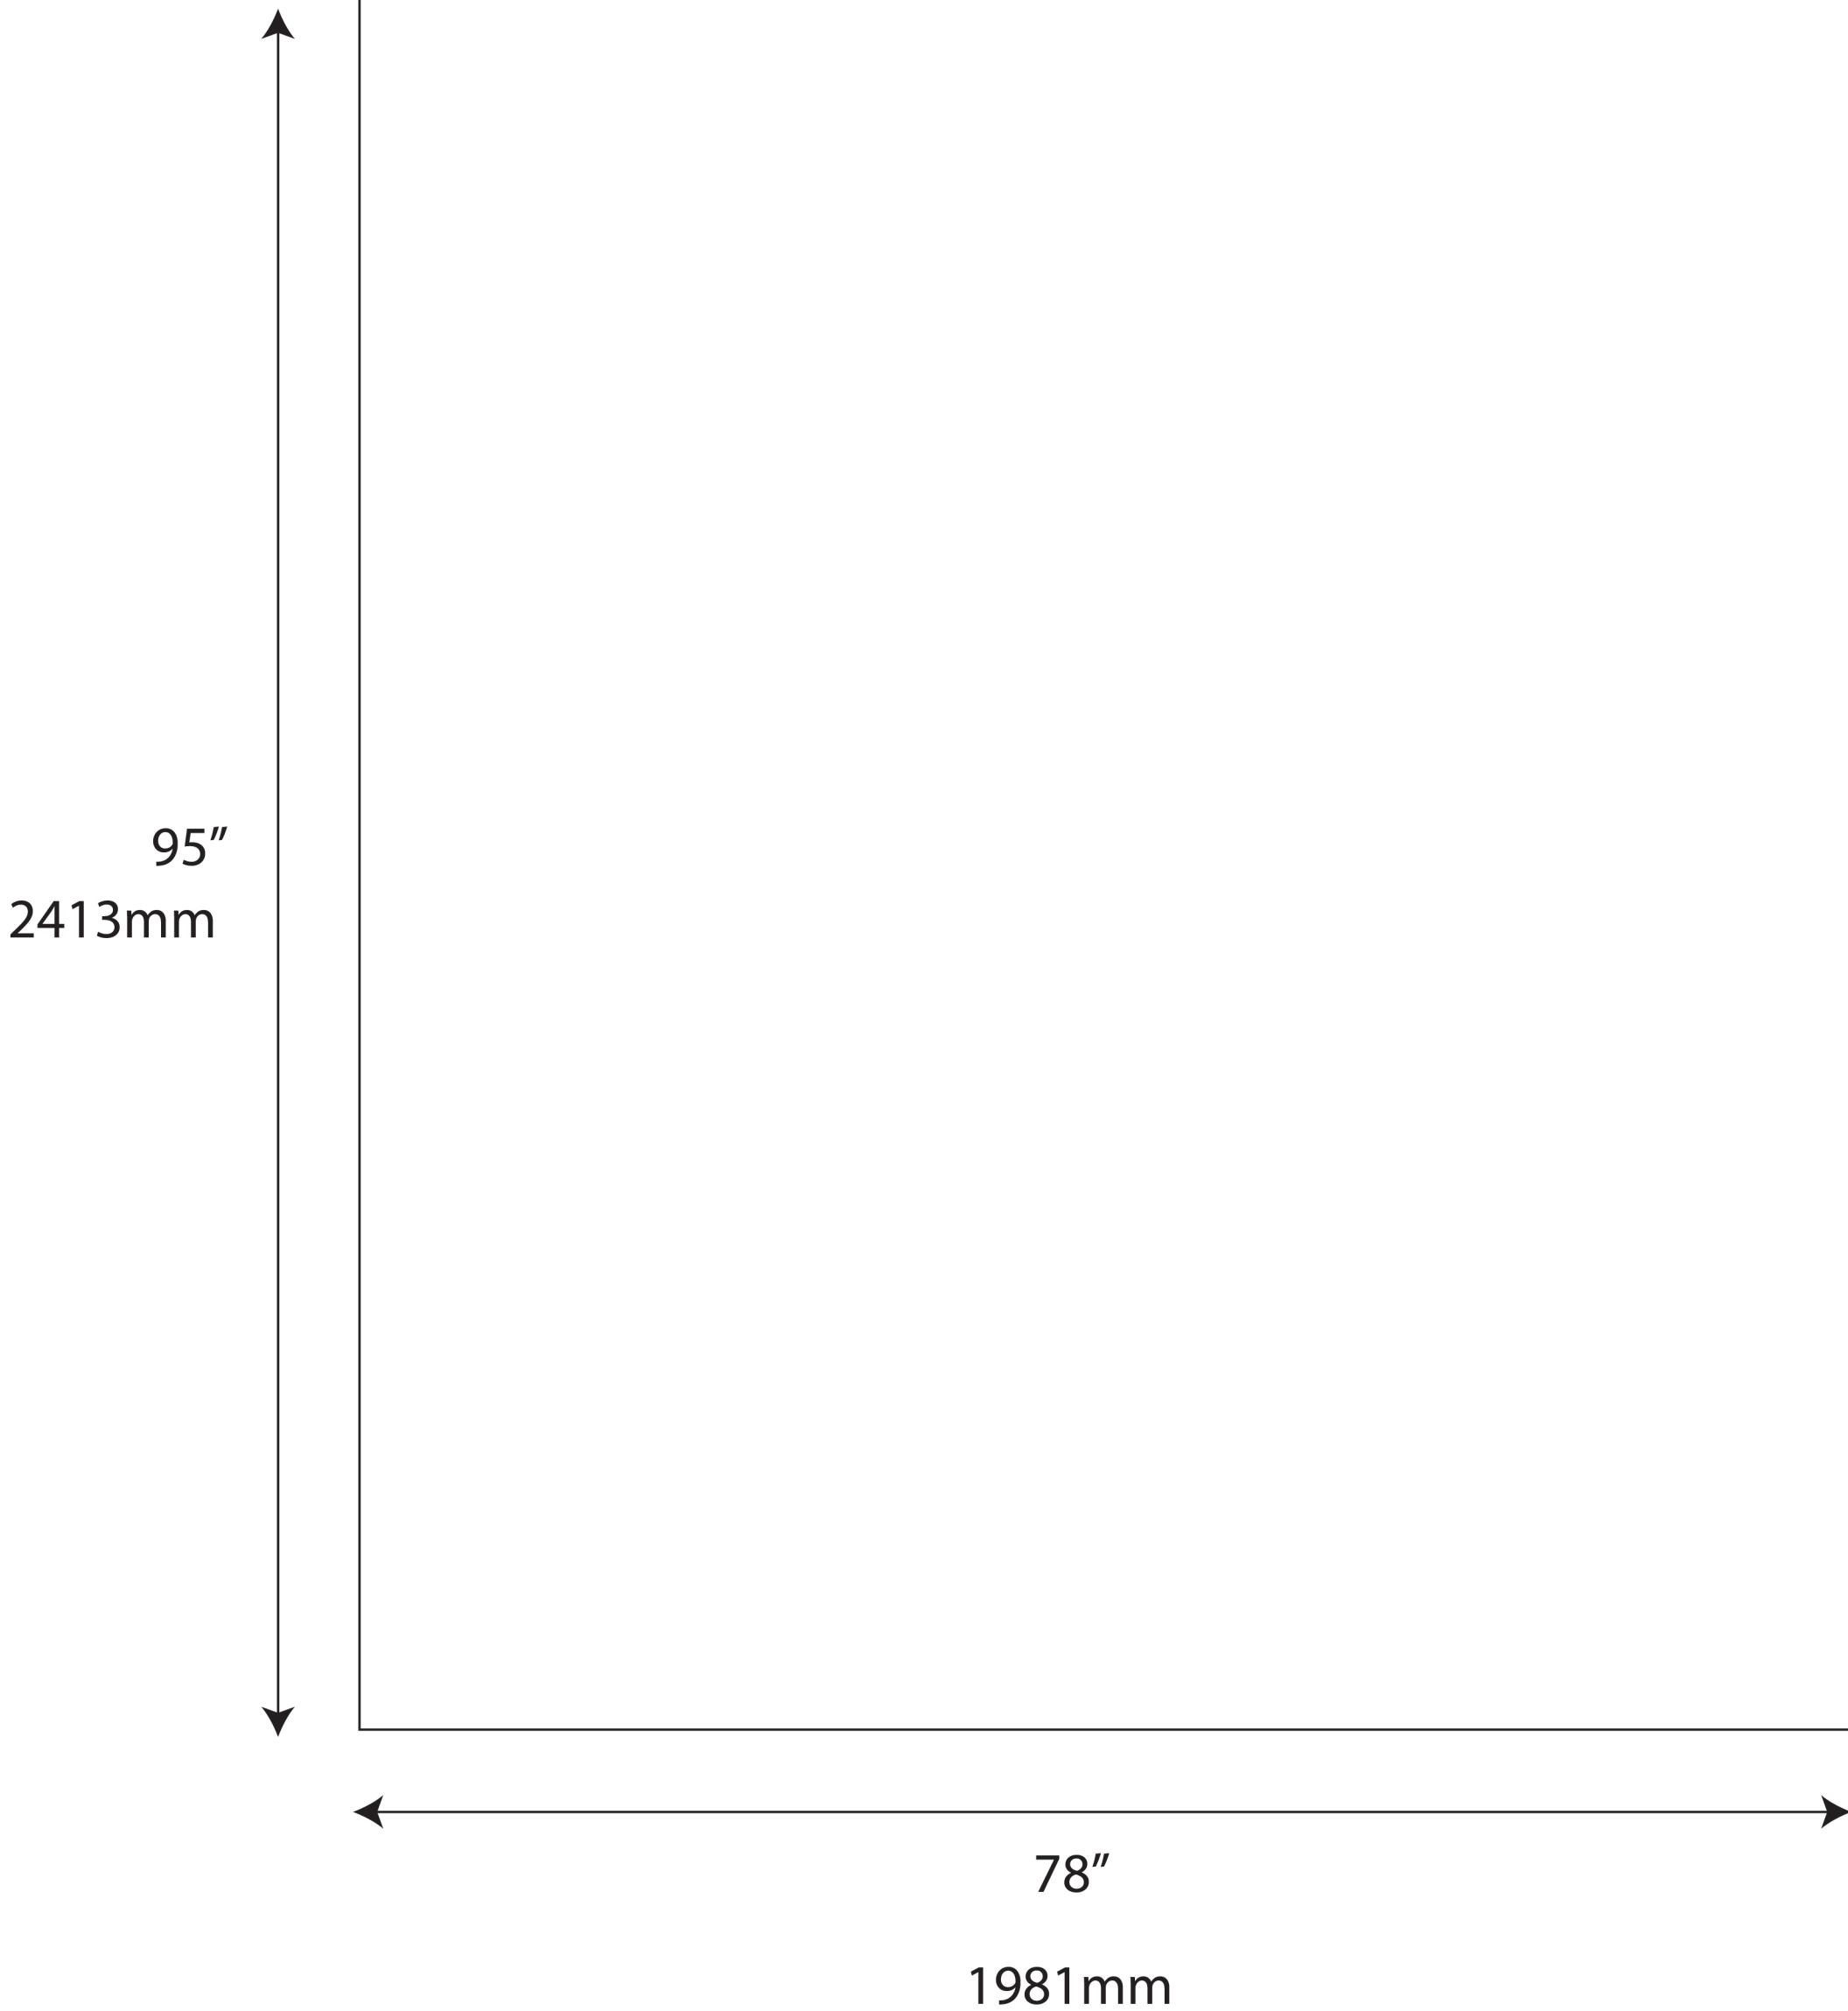

10x20 Kit D

COMPANY LOGO

RESERVED FOR
IMAGES,
MESSAGING OR
GRAPHIC ELEMENTS

LOGO OR MESSAGING

Kit D Graphic Specs

Storage Wall

Canopy Wall

Reception Counter