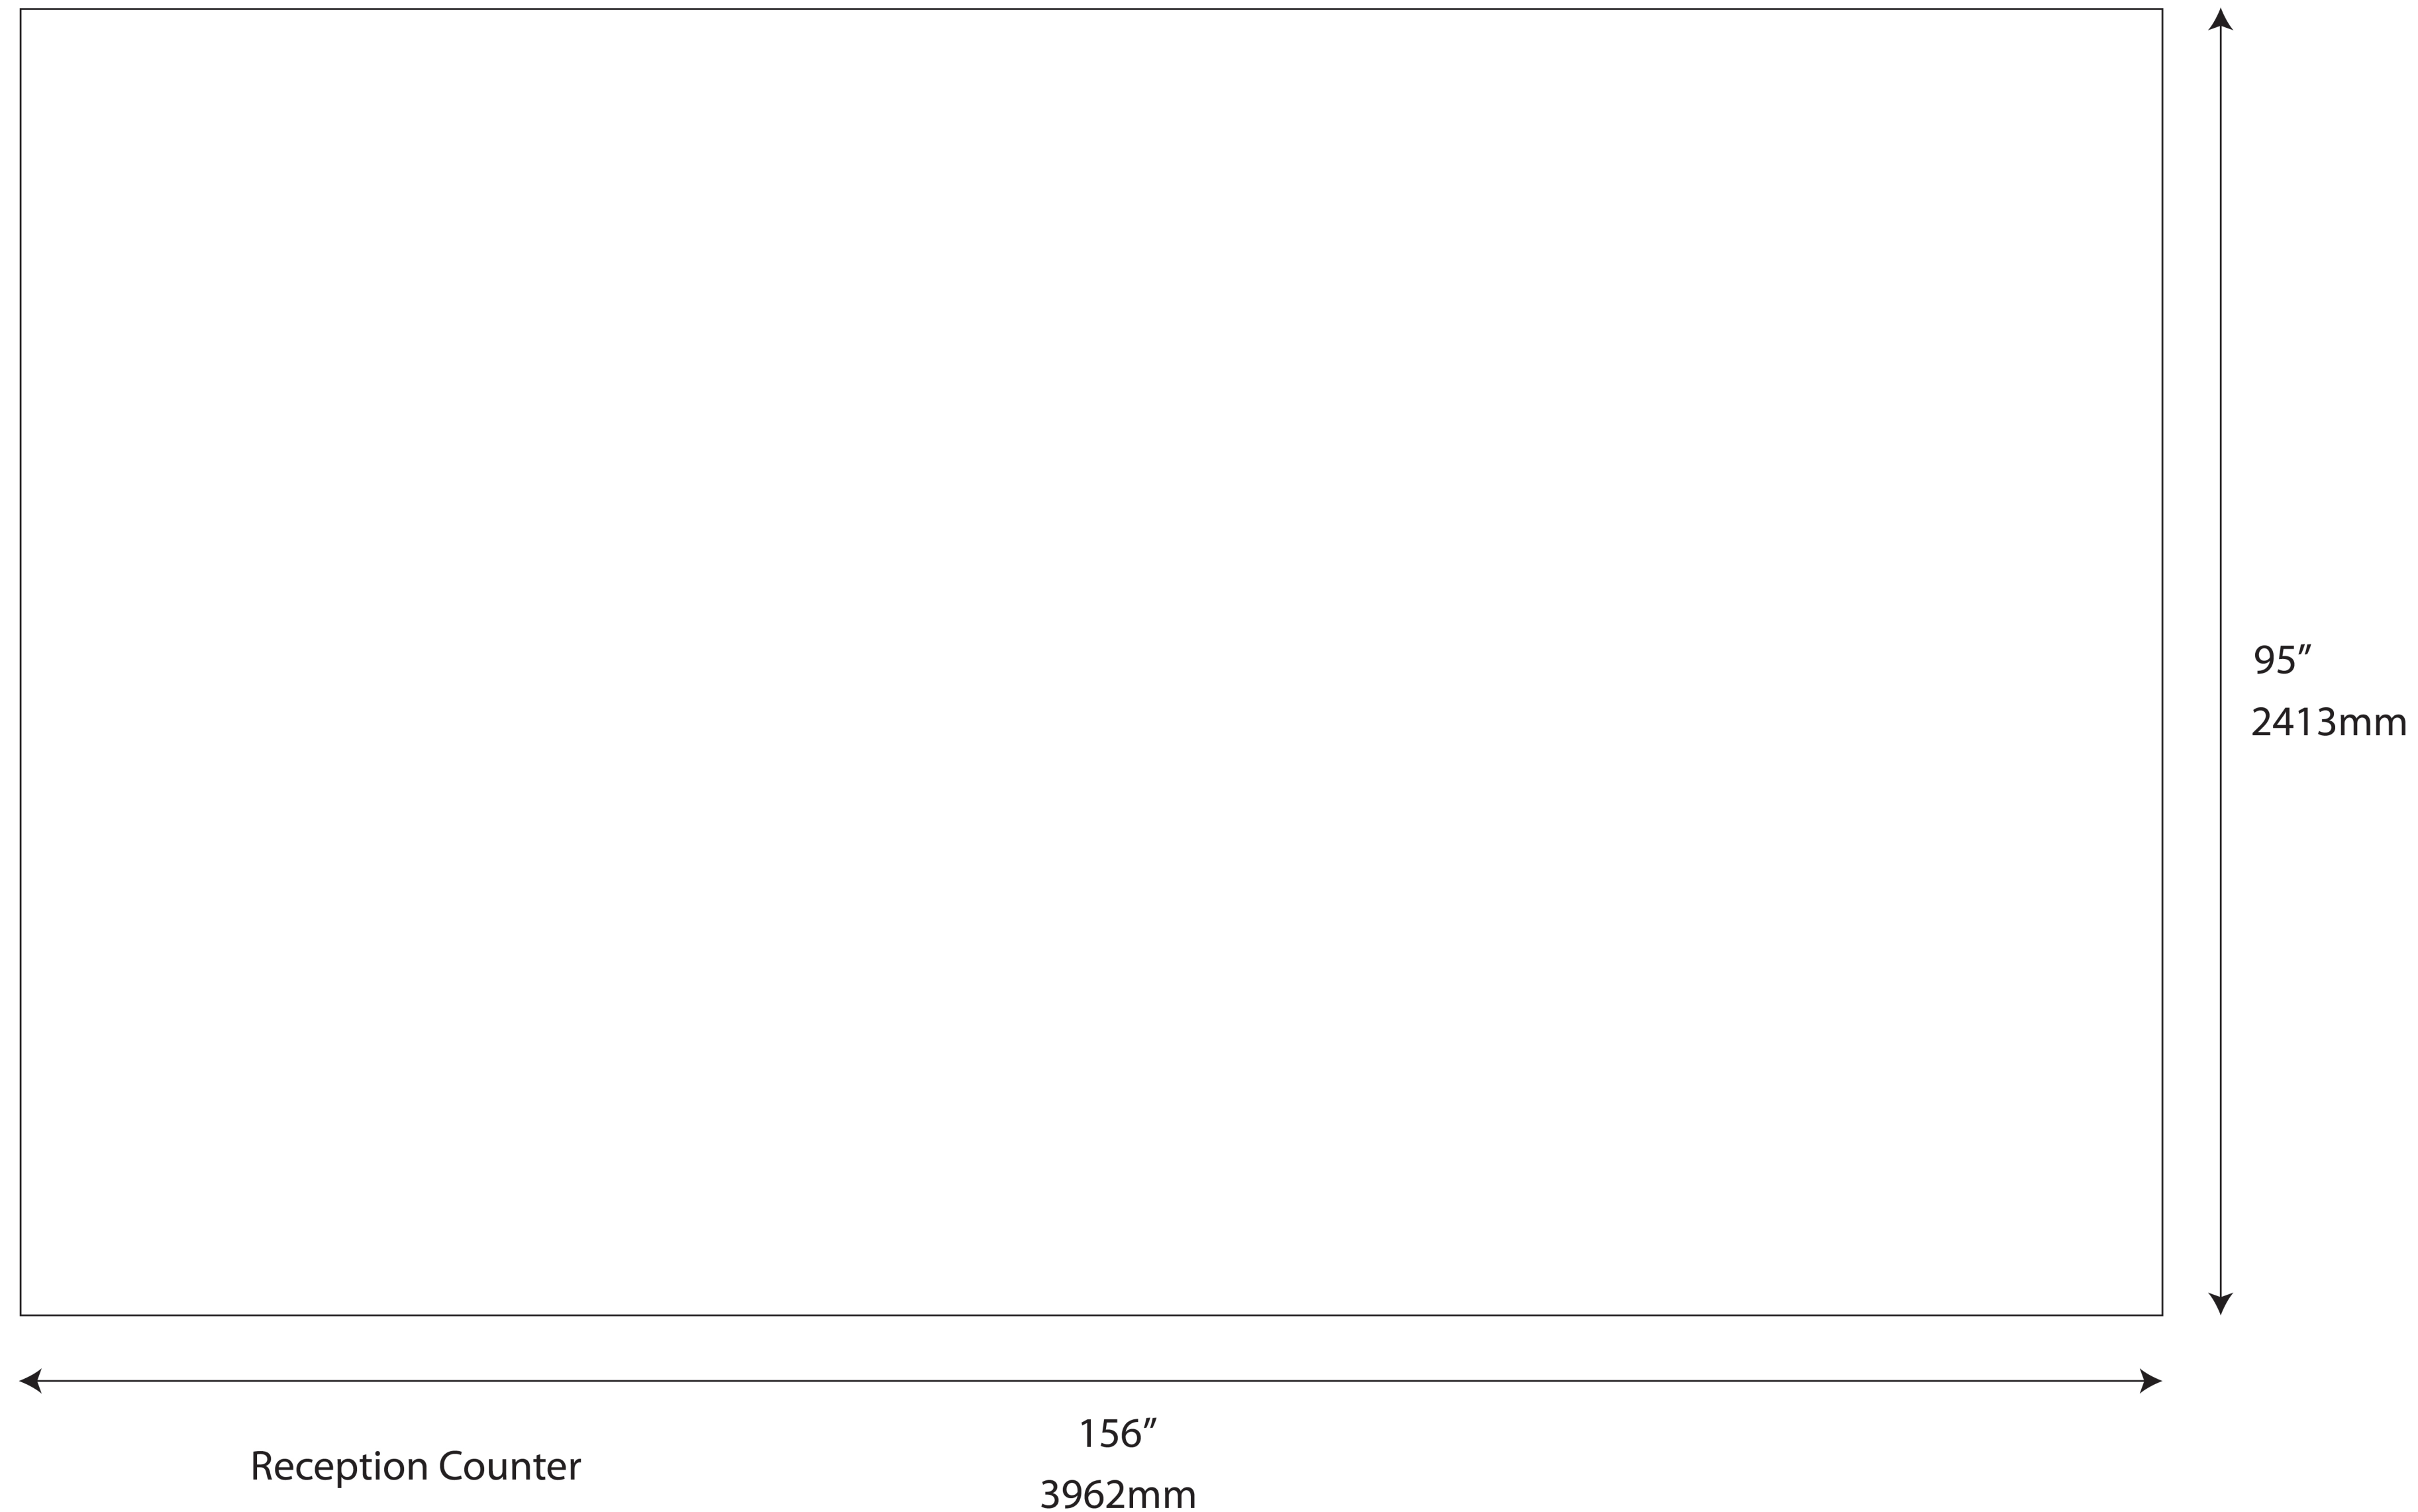

10x20 Kit A

COMPANY LOGO

LOGO OR MESSAGING

RESERVED FOR
IMAGES,
MESSAGING OR
GRAPHIC ELEMENTS

Kit A Graphic Specs

Storage Wall

Canopy Wall

Reception Counter