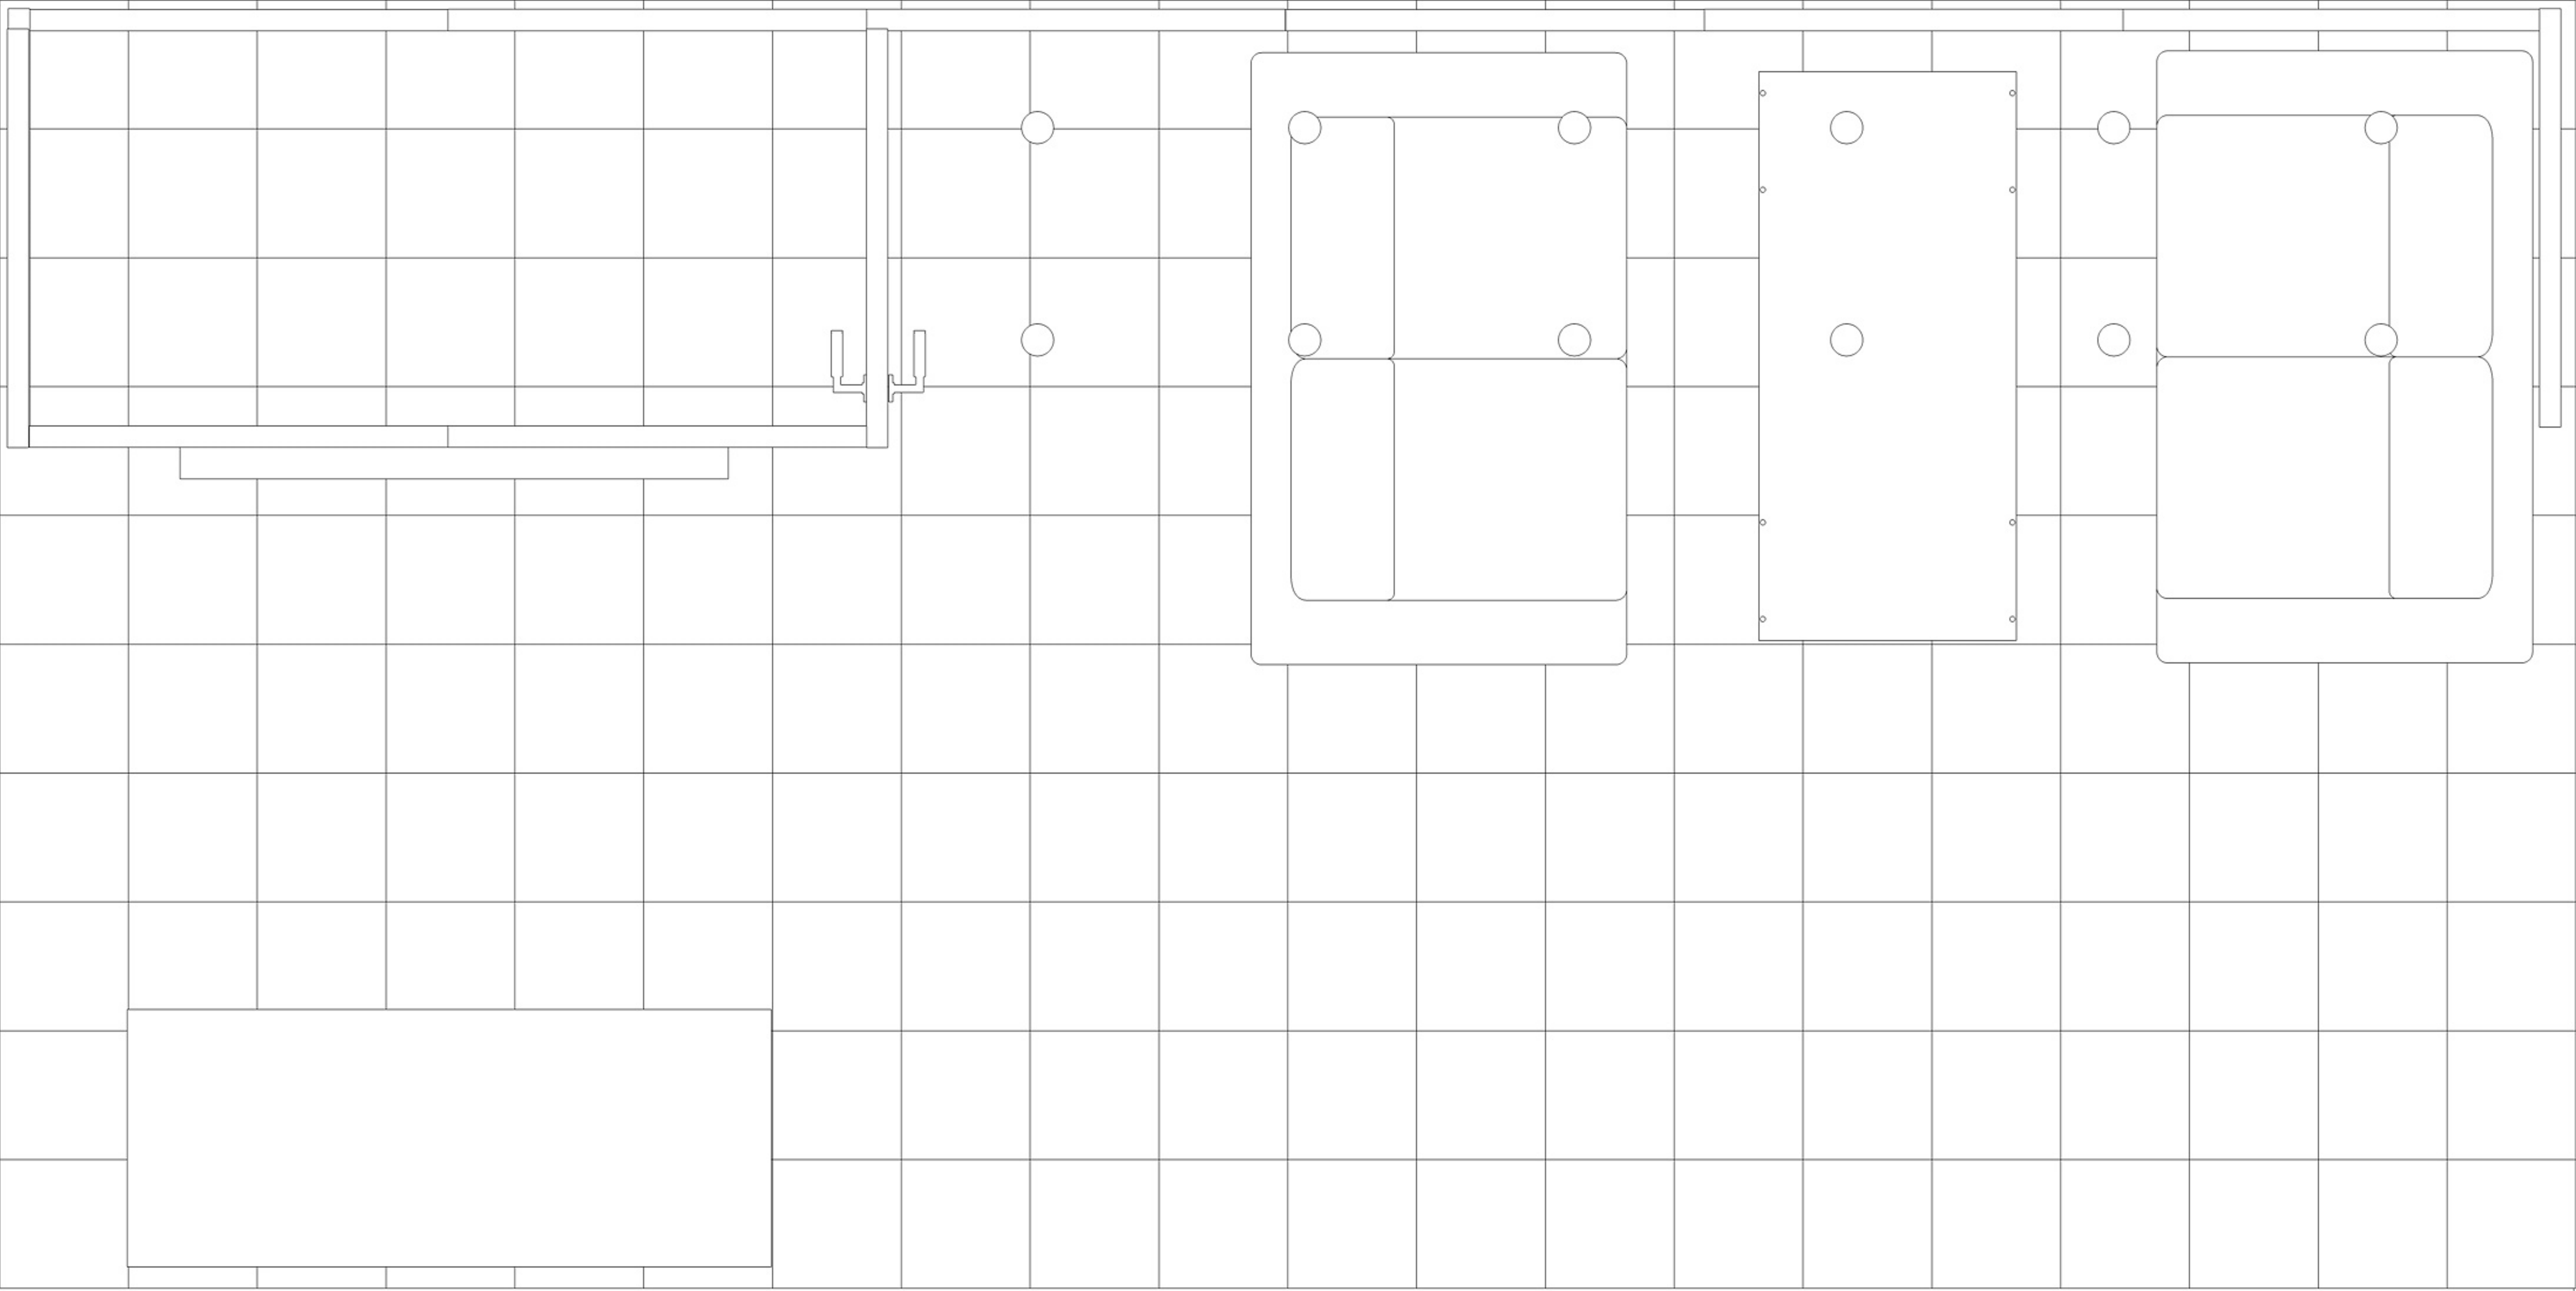

10x20 Kit A

COMPANY LOGO

LOGO OR MESSAGING

RESERVED FOR
IMAGES,
MESSAGING OR
GRAPHIC ELEMENTS

Kit A Graphic Specs

Storage Wall

Canopy Wall

Reception Counter