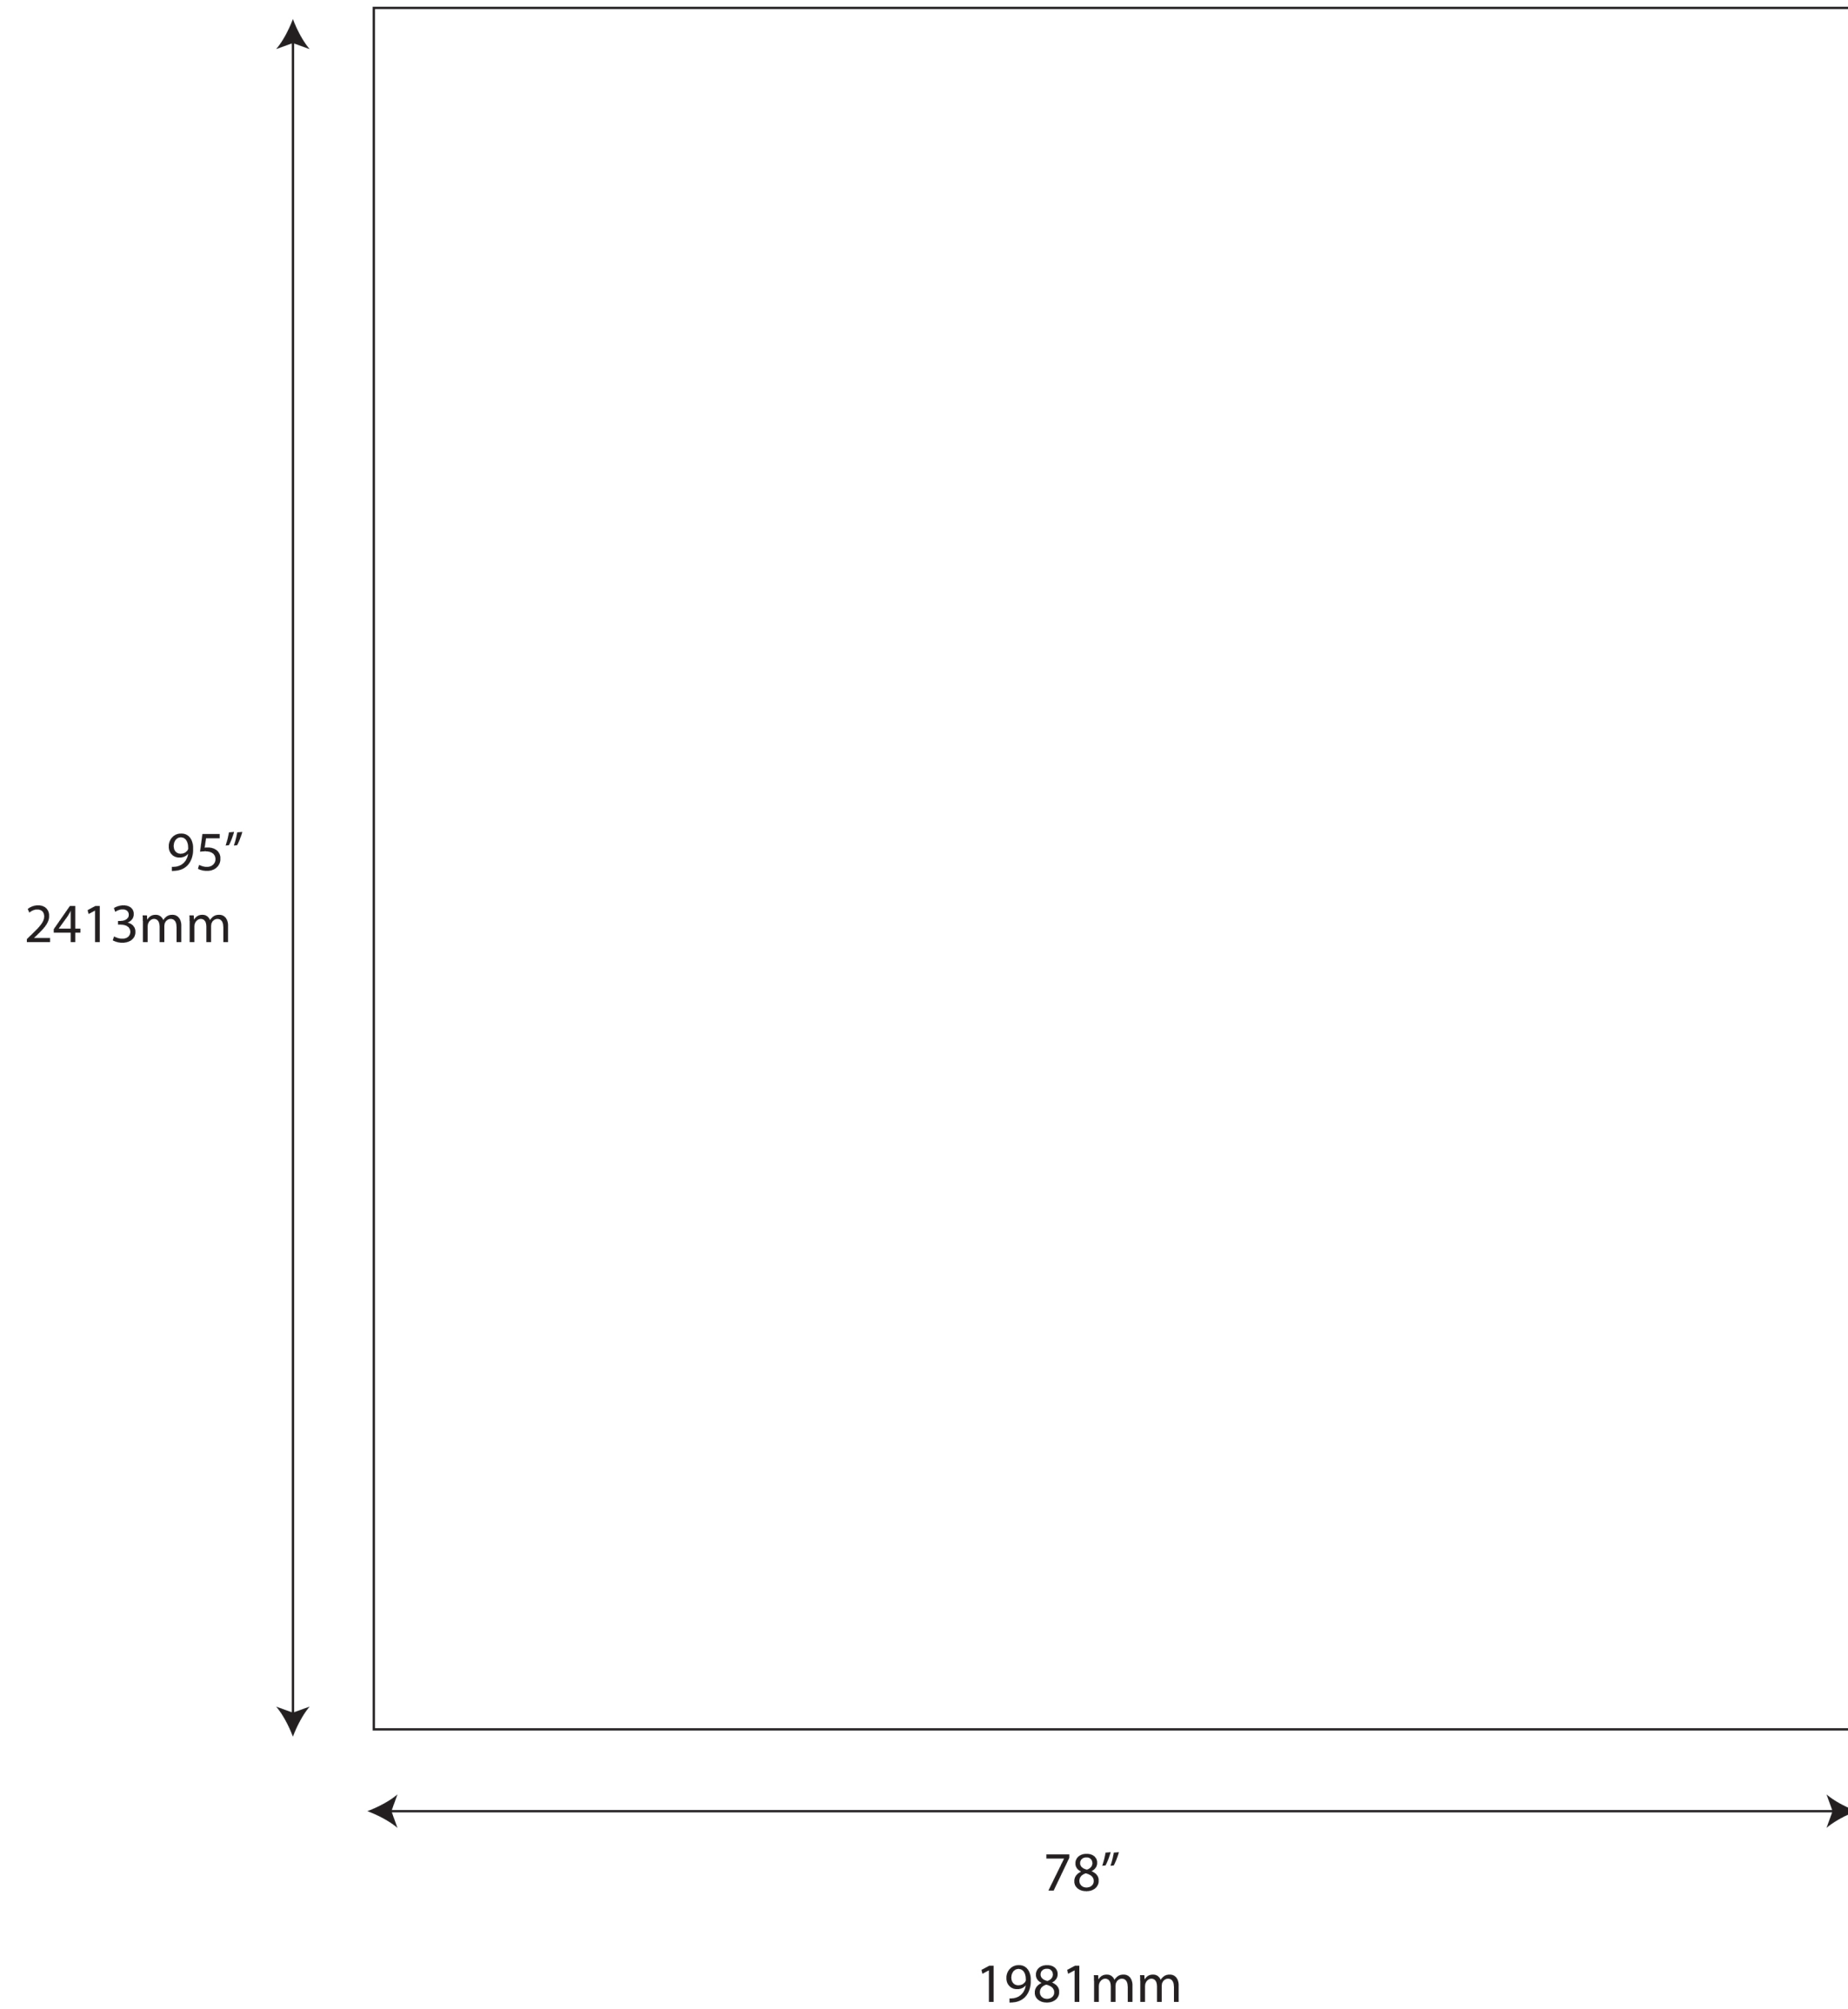

10x20 Kit A

COMPANY LOGO

LOGO OR MESSAGING

RESERVED FOR
IMAGES,
MESSAGING OR
GRAPHIC ELEMENTS

Kit A Graphic Specs

Storage Wall

Canopy Wall

Reception Counter